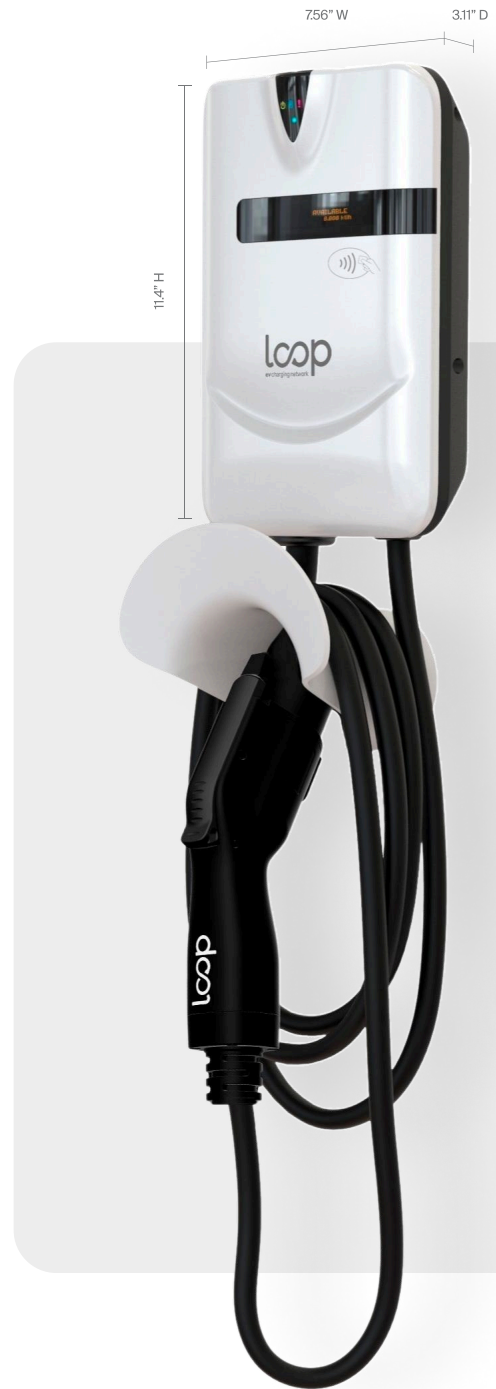

Sleek, compact modern design

Flexibly mounted on a wall, ceiling, pole or pedestal

WiFi & LTE cellular enabled for public or private networks

RFID, Smartphone App and user authentication

Real-time load management and demand response

Tamper resistant; rated for indoor/outdoor use

Universal compatibility

EV-Flex™ Specifications

Electrical

- 32 A / 768 kW max output, 60 Hz
- 208/240 VAC, single phase input
- Hardwired, single port

Connector

- 25 ft. charging cable (18 ft. optional)
- SAE J1772 Type 1 standard compliant

Network Connectivity

- Built-in Wi-Fi (802.11 b/g/n)
- Built-in LTE
- OCPP 1.6 Communication Protocol

Firmware

- 90-day, 15-minute encrypted interval data storage
- Persistent data storage upon power interruption
- Over the Air (OTA) updates available via Loop Network™

Core Specifications

- Weatherproof, dust-tight: NEMA 4 (IP66), IK10 tamper resistant
- Integrated cable management saddle and holster
- Operating Temperature = -30 to 50 °C/ -22 to 122 °F
- Metering Accuracy= Embedded < ± 1%
- User Interface = Configurable OLED display
- Status Indicators = Power/Ready, Charging, Fault
- Wall, ceiling, pole or pedestal mounting options
- Main Enclosure Dimensions = 11.14" H x 7.56" W x 3.11" D
- Weight = 5.28 kg / 11.64 lbs
- User access control through RFID, and/or QR code
- Built-in load management (NEC 625.42 compliant, UL 60730 recognized)
- Ground Fault Circuit Interruption: 20mA CCID
- Interrupting Current Rating: 5 kAIC